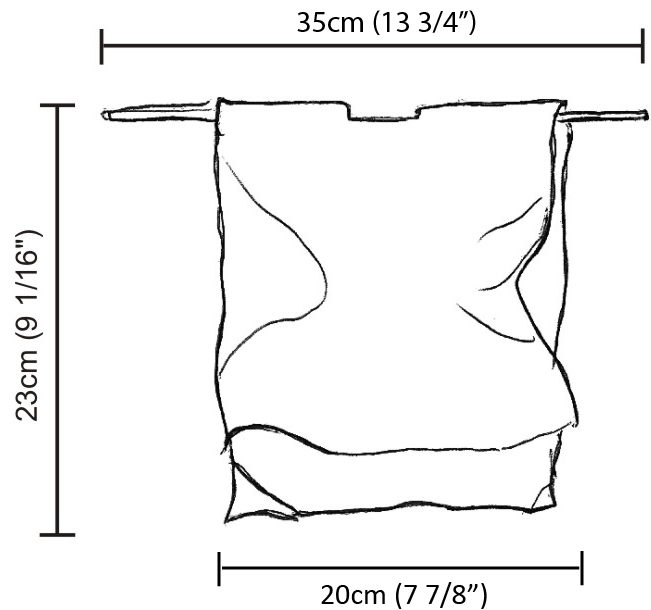

STENDIMI SURFACE

D133019- _____
base number

1. To build a product code in our configurator select the specify button on the base model # product page
2. To build a manual product code on this datasheet choose from the options listed below in blue font and add the suffix to the base model #

GENERAL

Series: Stendimi _____
Brand: Knikerboker _____
Division: Design _____
Mounting Type: Surface _____
Mounting Location: Wall _____

PHYSICAL

Shape: Abstract _____
Length (mm): 200 _____
Length (in): 7 ⁷/₈ _____
Height (mm): 230 _____
Height (in): 9 ¹/₁₆ _____
Extension (mm): 200 _____
Extension (in): 7 ⁷/₈ _____
Light Distribution: Indirect _____
Fixture Finish: BFM / BRL / BRW / CLF / CLM / CLW / GLF / GLM / GLW / MBK / SLF / SLM / SLW / WHI _____
Fixture Material: Metal _____

ELECTRICAL

Lamp Type: LED _____
Total Output Wattage (W): 9.8 _____
Dimming: 0-10V Dimming _____
Driver Included: No _____
Driver Location: Remote _____
Driver Type: Constant Voltage - 120 / 277Vac _____
Driver Class: Class 2 _____
Input Voltage (V): 120 - 277 _____
Output Voltage (V): 24 _____
Upon Request: (Not included - see components) Remote: 0-10Vdc dimming / Non-dimming 277Vac _____

LED

Color Temperature (°K): 3000 _____
Max. Delivered Lumen (lm): 1080 _____
CRI: >80 CRI _____
Lamp Life (hrs): 50000 _____

OPTICAL

RATINGS AND CERTIFICATIONS

Certified By: Certified for North American Standards _____
IP rating: IP20 _____

D